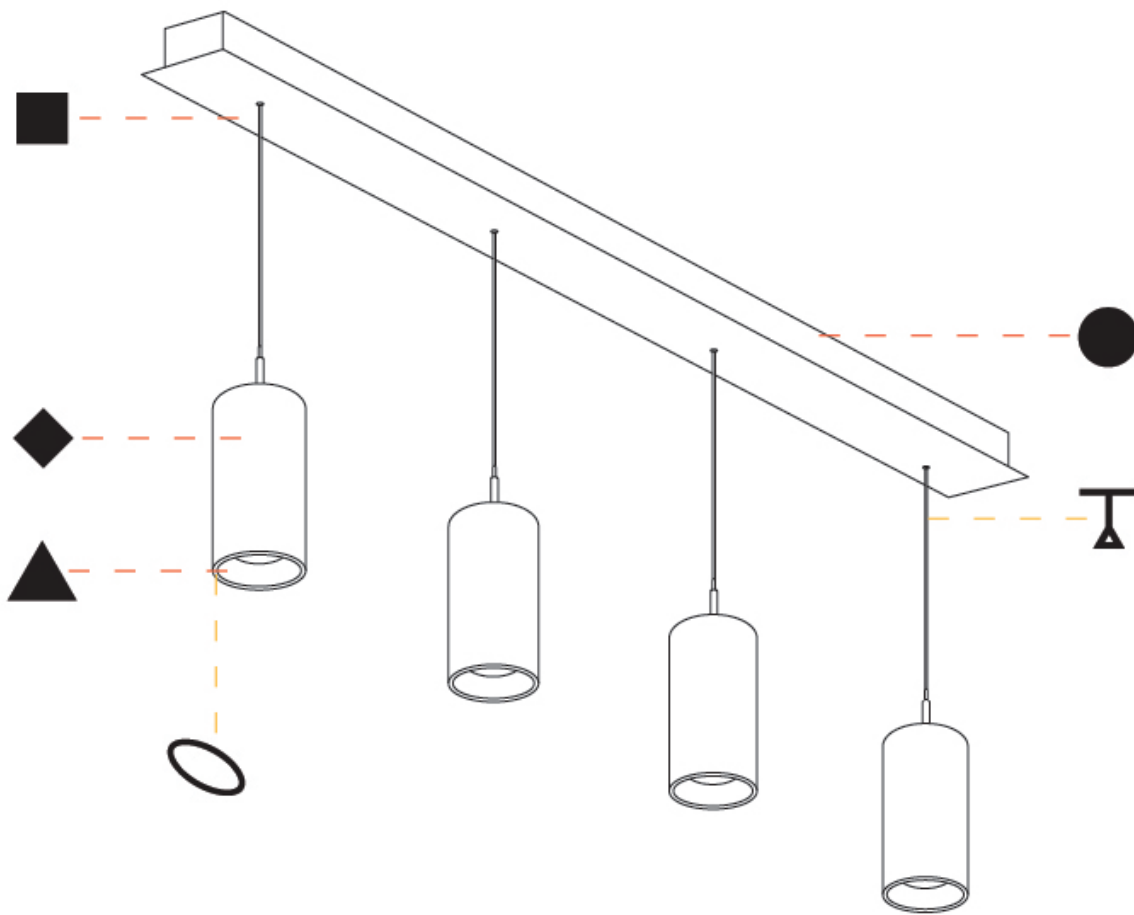

G-MINI CHANNEL HANGOVER SUSPENSION

A300625-

PROJECT	_____
TYPE	_____
SPECIFIER	_____
QUANTITY	_____
DATE	_____