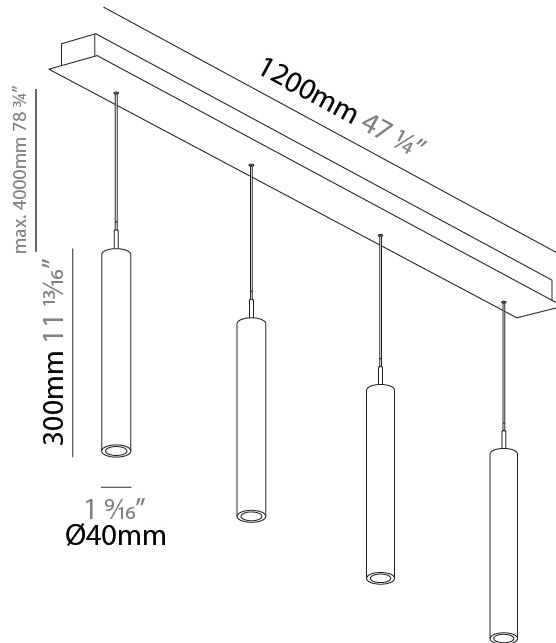

GENERAL

Series: G-Mini Channel
Subseries: G-Mini Channel Hangover
Brand: Prolight
Division: Architectural
Mounting Type: Suspension
Mounting Location: Ceiling
Subcategory: Spots

PHYSICAL

Shape: Cylinder
Diameter (mm): 40
Diameter (in): 1 9/16
Length (mm): 1200
Length (in): 47 1/4
Height (mm): 300
Height (in): 11 13/16
Light Distribution: Direct
Diffuser: Shine Ring - NOR / OPL / YEL / ORA / RED / BLU / GRN
Fixture Finish: SSR / BKV / CWI / CRY / HAB / UFT / ITA / RUA / FTG / MYG / LOD / PUS / FRO / FUP / KIA / POP / BLS / SPG / MEY / GOH / GUM / CHC / COM / ABZ / JAG / OBR / MOS / ROR
Accent Finish: NOF / COP / MIR / SSS
Fixture Material: Extruded Aluminum / Steel
Cable Details: 2,000mm/78 3/4" / 4,000mm/157 1/2" - Cable, Black, Green, Orange, Red, White

ELECTRICAL

Lamp Type: LED (Zhaga Standard)
Input Wattage (W): 39
Total Output Wattage (W): 35.4
Dimming: Non-Dimmable
Driver Included: Yes
Driver Location: Integrated
Driver Class: Class 2
Input Voltage (V): 120 - 277

LED

Color Temperature (°K): 2700 / 3000 / 3500 / 4000
Max. Delivered Lumen (lm): 2776 / 2904 / 3012 / 3080
Nominal Lumen (lm): 3878 / 4056 / 4206 / 4301
CRI: >90 CRI
Lamp Life (hrs): 50000

OPTICAL

Beam Angle: 40 / 52

RATINGS AND CERTIFICATIONS

Certified By: Certified for North American Standards
IP rating: IP20