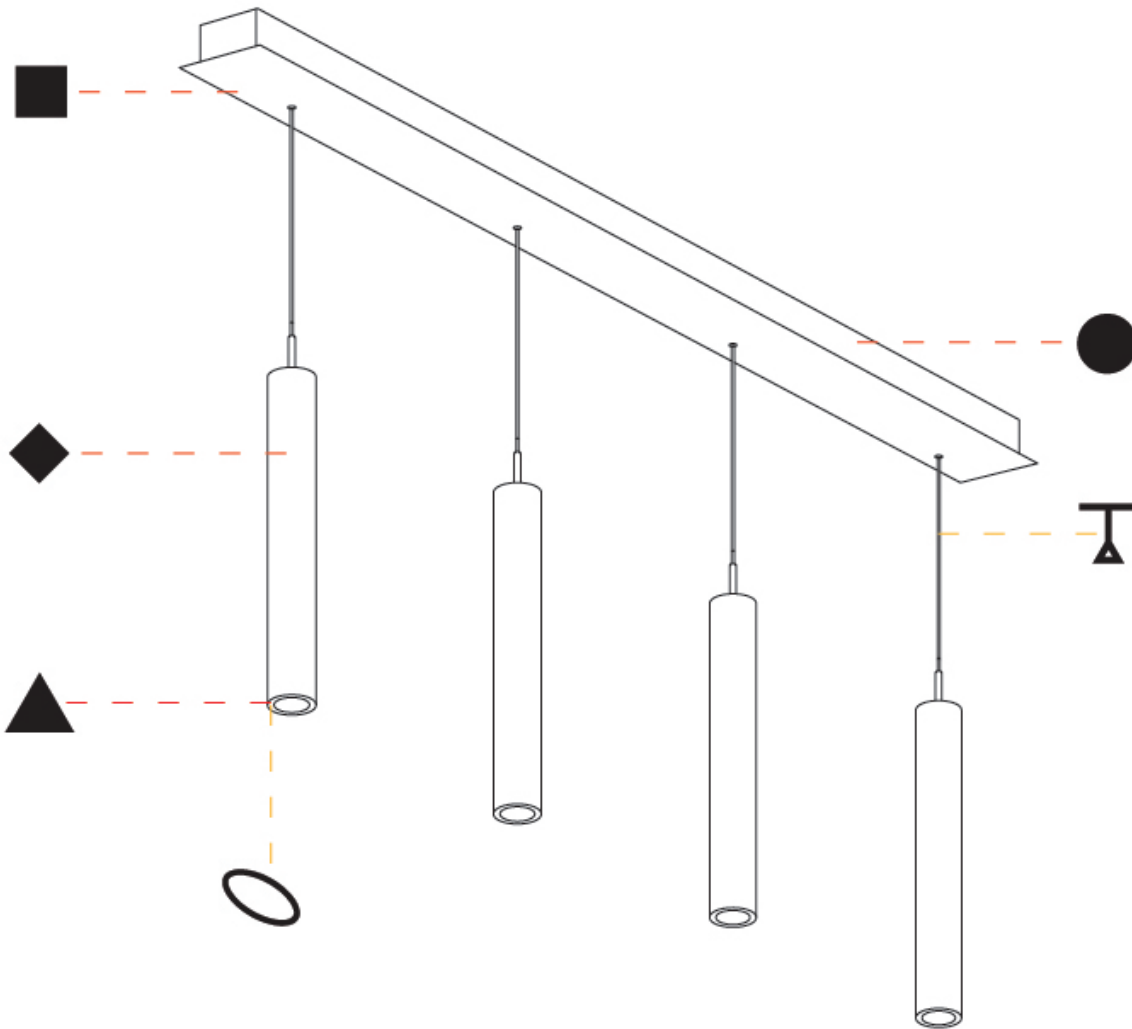

A

G-MINI CHANNEL HANGOVER SUSPENSION

A300623-

base number LED Dimming Finishes (Diamond) Finishes (Triangle) Finishes (Circle) Finish Options Shine Ring Beam Angle Options Cable Options

- To build a product code in our configurator select the specify button on the base model # product page
- To build a manual product code on this datasheet choose from the options listed below in blue font and add the suffix to the base model #